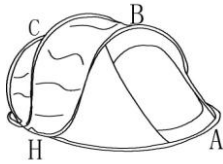

Taking down the tent

To dismantle, remove stakes. Unzip door.