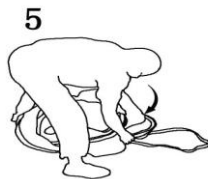

## Setting up the tent:

Take the tent out of the bag, remove the strap and release the tent away from you with a spin to self erect. CAUTION: STEP BACK TO AVOID CONTACT WITH THE TENT AS IT ERECTS.

---

## Taking down the tent

To dismantle, remove stakes. Unzip door.

Form a "taco" shape by gathering top and base edges together at center.

Lift the tent up, with one hand grasp the top and base at the center, with the other hand push the edge labeled H down toward the ground.

Tuck back the edge labeled H down and inward until it forms ring shapes on ground.

Slide rings over the top of each other and adjust rings to lie on top of one another.

When all rings are together, secure tent between legs and slide strap over rings to hold them together.