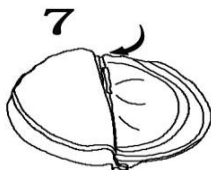

## Setting up the tent:

Take the tent out of the bag, remove the strap and release the tent away from you with a spin to self erect. CAUTION: STEP BACK TO AVOID CONTACT WITH THE TENT AS IT ERECTS.

---

## Taking down the tent

To dismantle, remove stakes. Unzip door.

Form a "taco" shape by gathering top and base edges together at center.

Lift the tent up, with one hand grasp the top and base at the center, with the other hand push the edge labeled H down toward the ground.

Tuck back the edge labeled H down and inward until it forms ring shapes on ground.

Slide rings over the top of each other and adjust rings to lie on top of one another.

When all rings are together, secure tent between legs and slide strap over rings to hold them together.