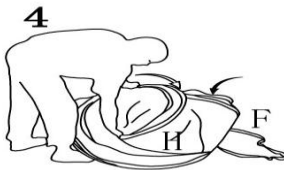

## Setting up the tent:

Take the tent out of the bag, remove the strap and release the tent away from you with a spin to self erect. CAUTION: STEP BACK TO AVOID CONTACT WITH THE TENT AS IT ERECTS.

---

## Taking down the tent

To dismantle, remove stakes. Unzip door.

Form a "taco" shape by gathering top and base edges together at center.

Lift the tent up, with one hand grasp the top and base at the center, with the other hand push the edge labeled H down toward the ground.

Tuck back the edge labeled H down and inward until it forms ring shapes on ground.

Slide rings over the top of each other and adjust rings to lie on top of one another.

When all rings are together, secure tent between legs and slide strap over rings to hold them together.