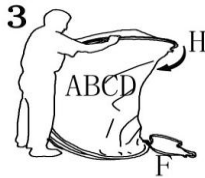

## Setting up the tent:

Take the tent out of the bag, remove the strap and release the tent away from you with a spin to self erect. CAUTION: STEP BACK TO AVOID CONTACT WITH THE TENT AS IT ERECTS.

---

## Taking down the tent

To dismantle, remove stakes. Unzip door.

Form a "taco" shape by gathering top and base edges together at center.

Lift the tent up, with one hand grasp the top and base at the center, with the other hand push the edge labeled H down toward the ground.