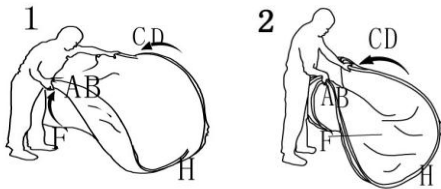

## Setting up the tent:

Take the tent out of the bag, remove the strap and release the tent away from you with a spin to self erect. CAUTION: STEP BACK TO AVOID CONTACT WITH THE TENT AS IT ERECTS.

---

## Taking down the tent

To dismantle, remove stakes. Unzip door.

Form a "taco" shape by gathering top and base edges together at center.

Lift the tent up, with one hand grasp the top and base at the center, with the other hand push the edge labeled H down toward the ground.